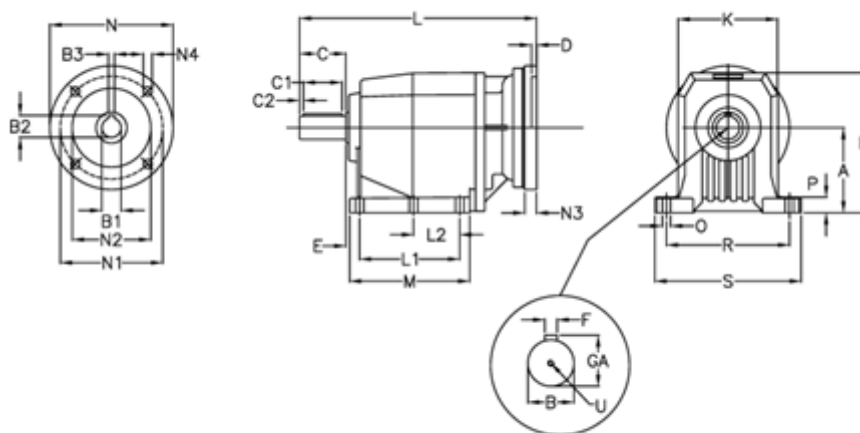

Article number: 40600705651230

Description: Helical gearbox  
C703P-56,5-P80B5

## Measures

A = 210	D = 4.0	L2 = 0.0	P = 30
B = 60	E = 25	M = 222.0	R = 300
B1 = 19	F = 18	N = 200	S = 350
B2 = 21.8	GA = 64.0	N1 = 165	U = M20x42
B3 = 6	H = 349	N2 = 130	
C = 120	K = 262	N3 = 0	
C1 = 90	L = 473.0	N4 = M10x12	
C2 = 15	L1 = 165.0	O = 22	